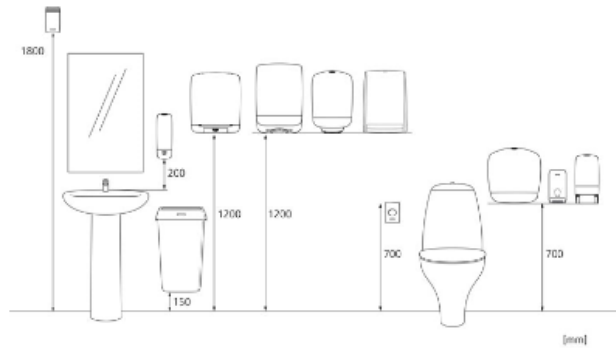

Katrin Toilet 2-Roll Dispenser - Stainless Steel

989706

- Elegant dispenser for conventional toilet rolls
- Holds 2 toilet rolls
- The maximum width for a toilet roll in this dispenser is 10 cm
- Brushed stainless steel (silver)
- Robust and reliable
- Inspection window shows when it is time to refill the paper
- Simple to load
- Simple installation
- Lockable

ISO9001 ISO14001

Product / Consumer pack

x 115 mm

y 290 mm

z 127 mm

Stainless steel

0.97 kg

Transport pack

y 1230 mm

z 1200 mm

168

206.84 kg

7316977989709

Measurements and installing

Related products

104834
**Katrin Classic Toilet
400**